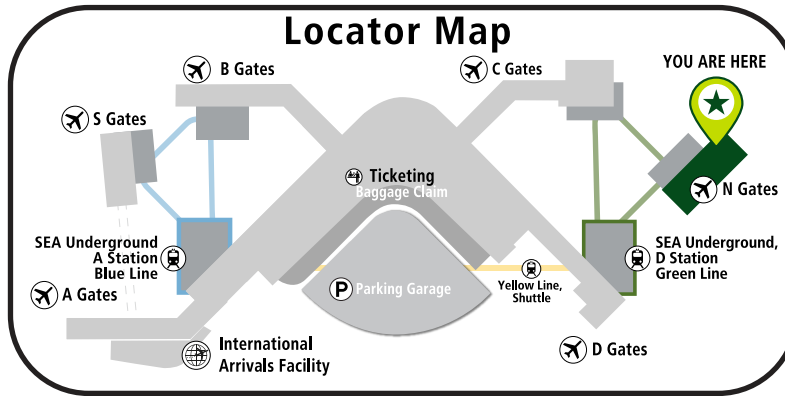

SEA Concourse N Map

Legend

- Dining
- Retail
- Services
- Airline Clubs
- Exit Secure Areas
-  Adult Changing Table
-  Elevator
-  Escalator
-  Nursing Room
-  Pet Relief Area
-  Restrooms
-  Train
-  Water Refill Station

Additional Information:

Dining Options: BAD EGG, Bambuza, Beecher's Handmade Cheese, Caffé Darte, Caffé Vita, Costa Coffee, Open Space Tap Room, SEA Roast Coffeehouse, Skillet, Tundra Taqueria, Village Pub, Wendy's

Retail Options: FILSON, Natalie's Candy Jar, New Stand, Pike and Pine, Show Pony, sodoPOP

Services include, Adult Changing Table, Alaska Airlines Customer Service, ATM, Lucky Shines Shoe Shine, Nursing Room, Pet Relief Area, Water Refill Stations

Airline Clubs include, Alaska Lounge (upper level)

N Gates

For a complete listing download the flySEA App