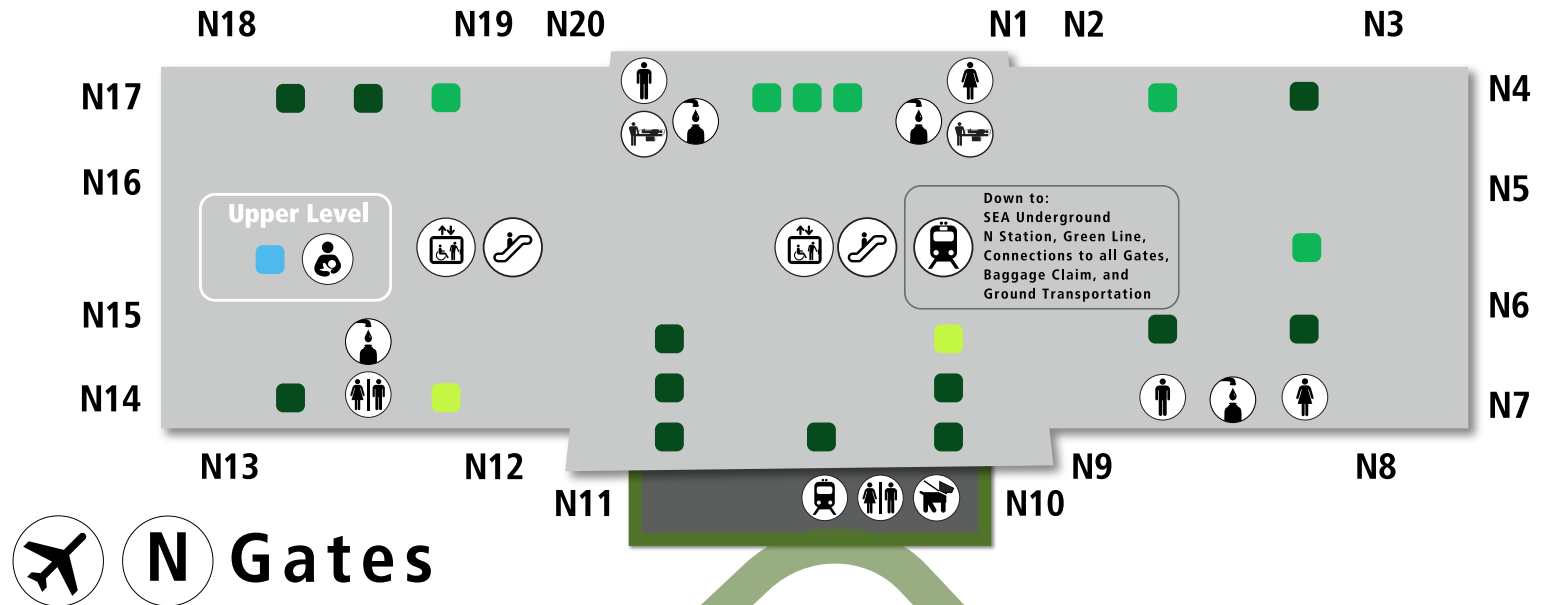

SEA Concourse N Map

Legend

- Dining
- Retail
- Services
- Airline Clubs
- Exit Secure Areas
-  Adult Changing Table
-  Elevator
-  Escalator
-  Nursing Room
-  Pet Relief Area
-  Restrooms
-  Train
-  Water Refill Station

Additional Information:

Dining Options: BAD EGG, Bambuza, Beecher's Handmade Cheese, Caffé Darte, Caffé Vita, Costa Coffee, Open Space Tap Room, SEA Roast Coffeehouse, Skillet, Tundra Taqueria, Village Pub, Wendy's

Retail Options: FILSON, Natalie's Candy Jar, New Stand, Pike and Pine, Show Pony, sodoPOP

Services include, Adult Changing Table, Alaska Airlines Customer Service, ATM, Lucky Shines Shoe Shine, Nursing Room, Pet Relief Area, Water Refill Stations

Airline Clubs include, Alaska Lounge (upper level)

N Gates

For a complete listing download the flySEA App